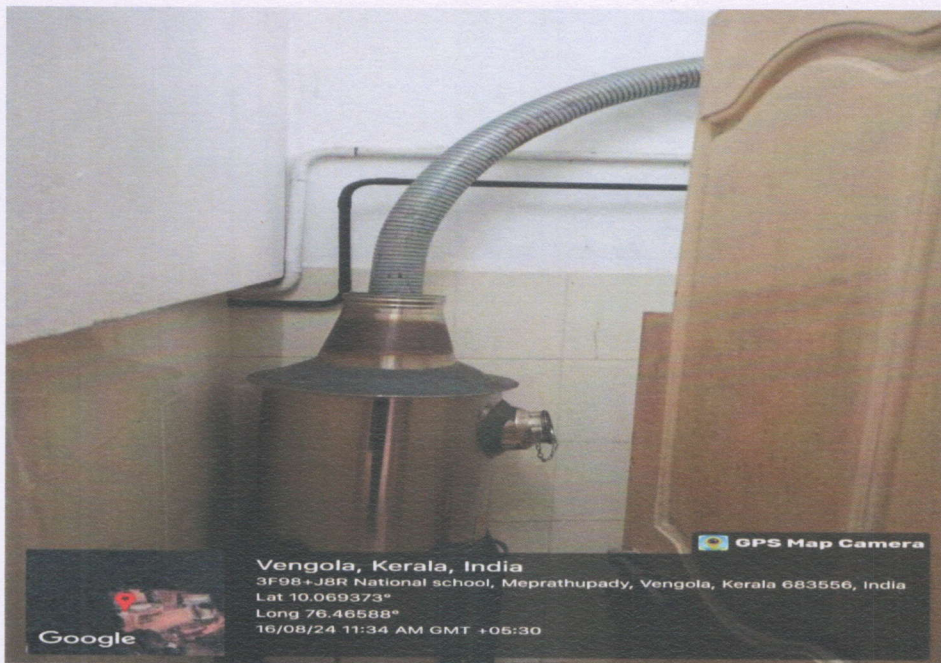

GPS Map Camera
Vengola, Kerala, India
3F98+JBR National school, Meprathupady, Vengola, Kerala 683556, India
Lat 10.069373°
Long 76.46588°
16/08/24 11:34 AM GMT +05:30

Incinerator

Dr. N. SETHU MADHAVAN
PRINCIPAL