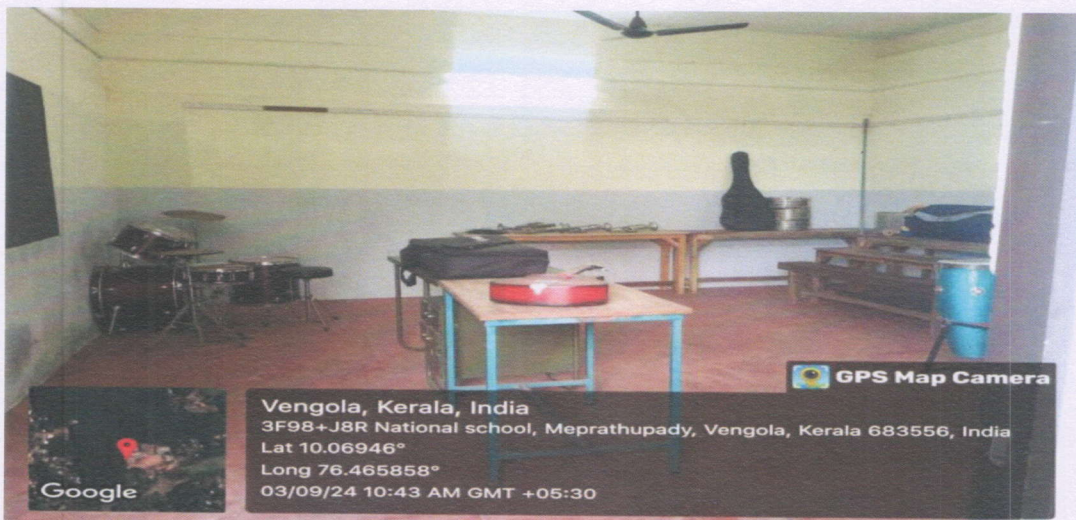

National College for Teacher Education

(NAAC Accredited with 'B' Grade)

Iqbal Square, Meprathupady, Vengola, Perumbavoor, Ernakulam - 683 556

CCTV Camera

Musical Instruments

Dr. N. SETHU MADHAVAN
PRINCIPAL