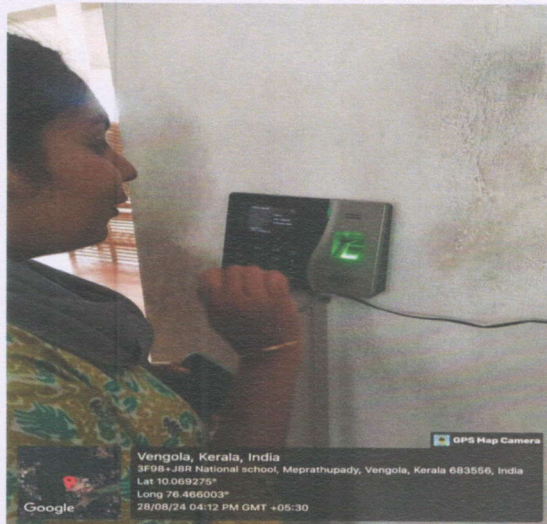

(NAAC Accredited with 'B' Grade)

Iqbal Square, Meprathupady, Vengola, Perumbavoor, Ernakulam - 683 556

Biometric punching machine

Parking Area

Parking Area

Dr. N. SETHU MADHAVAN
PRINCIPAL

NATIONAL COLLEGE FOR TEACHER EDUCATION
IQBAL SQUARE, MEPRATHUPADY
VENGOLA, PERUMBAVOOR - 683 556